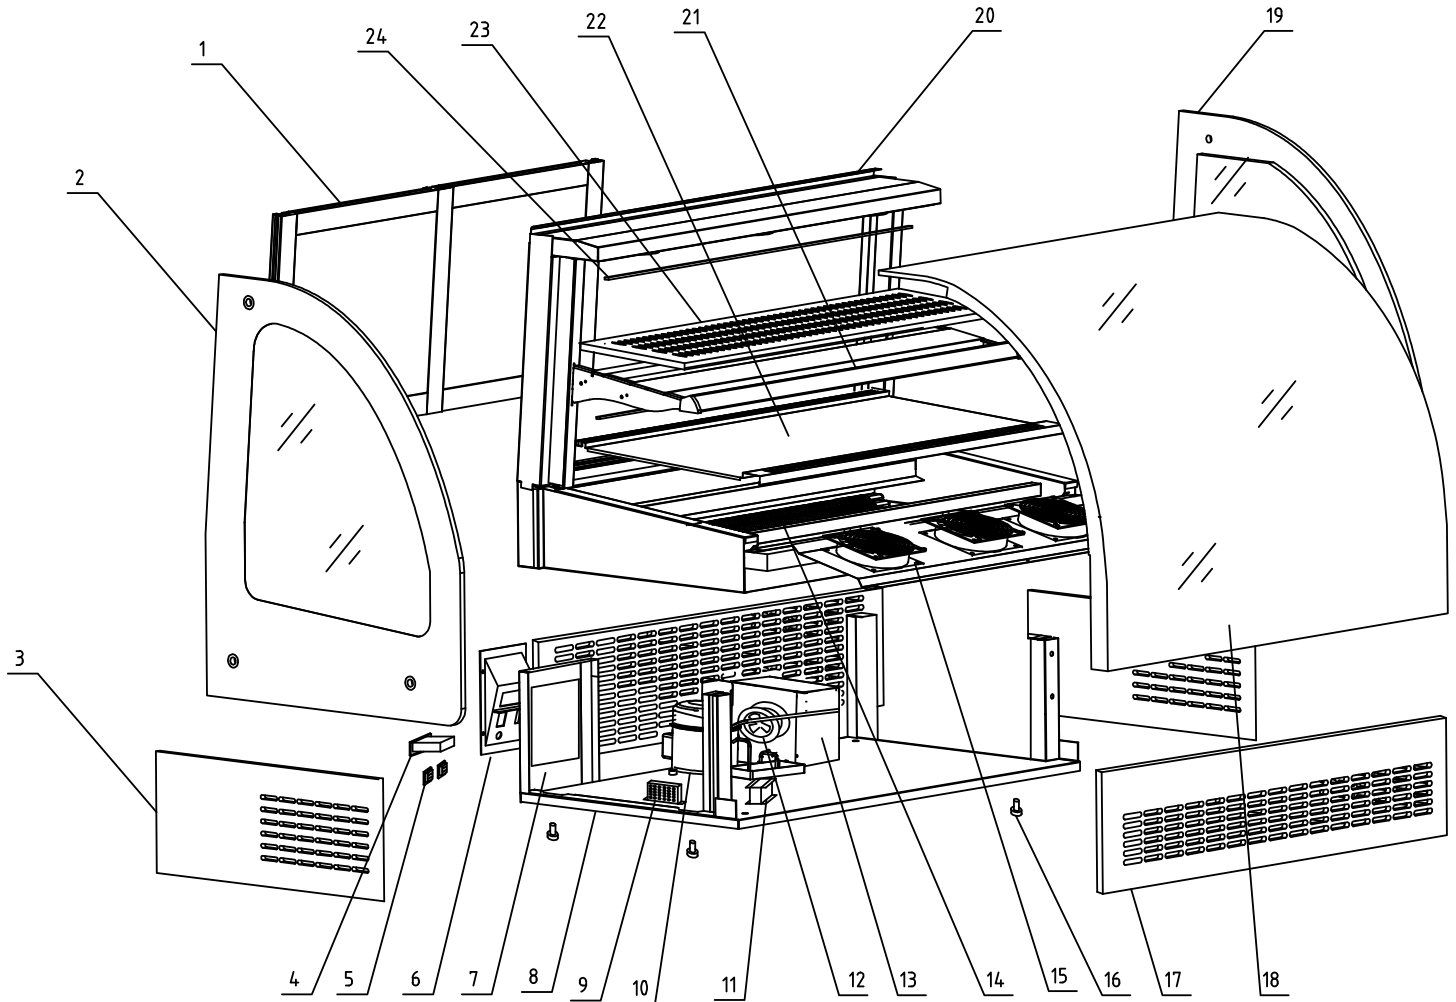

# Parts Breakdown

Model RS-CN-0218-A 44262

# Parts Breakdown

---

## Model RS-CN-0218-A 44262

Item No.	Description	Position	Item No.	Description	Position	Item No.	Description	Position
AD025	Sliding Door for 44262	1	AD031	Transformer for Lamp for 44262	9	AD038	Front Panel for 44262	17
AD026	Left Glass for 44262	2	66973	Compressor for 44262	10	AD039	Front Glass for 44262	18
AD027	Left Panel for 44262	3	AD032	Transformer for Glass for 44262	11	AD040	Right Glass for 44262	19
66967	Thermostat for Temperature for 44262	4	AD033	Condenser Fan for 44262	12	AD041	Body for 44262	20
66968	Switch for 44262	5	AD034	Condenser for 44262	13	AD042	Shelf for 44262	21
AD028	Control Panel for 44262	6	AD035	Evaporator for 44262	14	AD043	Shelf Glass 1 for 44262	22
AD029	Panel Fixing Board for 44262	7	AD036	Evaporator Fan for 44262	15	AD044	Shelf Glass 2 for 44262	23
AD030	Under Frame for 44262	8	AD037	Adjustable Foot for 44262	16	AD045	Lamp for 44262	24